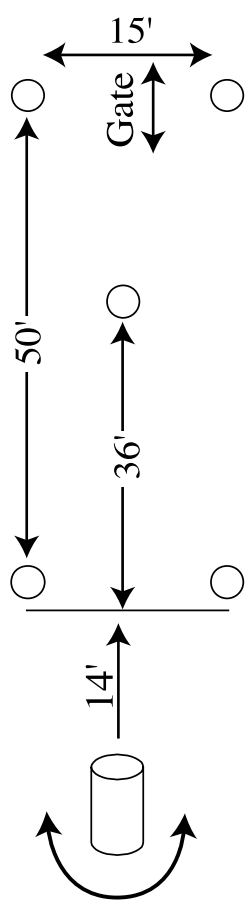

Targets in gate do not have to be engaged going through the gate.
 Rider may enter gate from either side.

12'

21'

18'

Start/Finish

#7

B. Engage the entire Random course first, then round the Random barrel
 Procedurals: 2, 3, 4